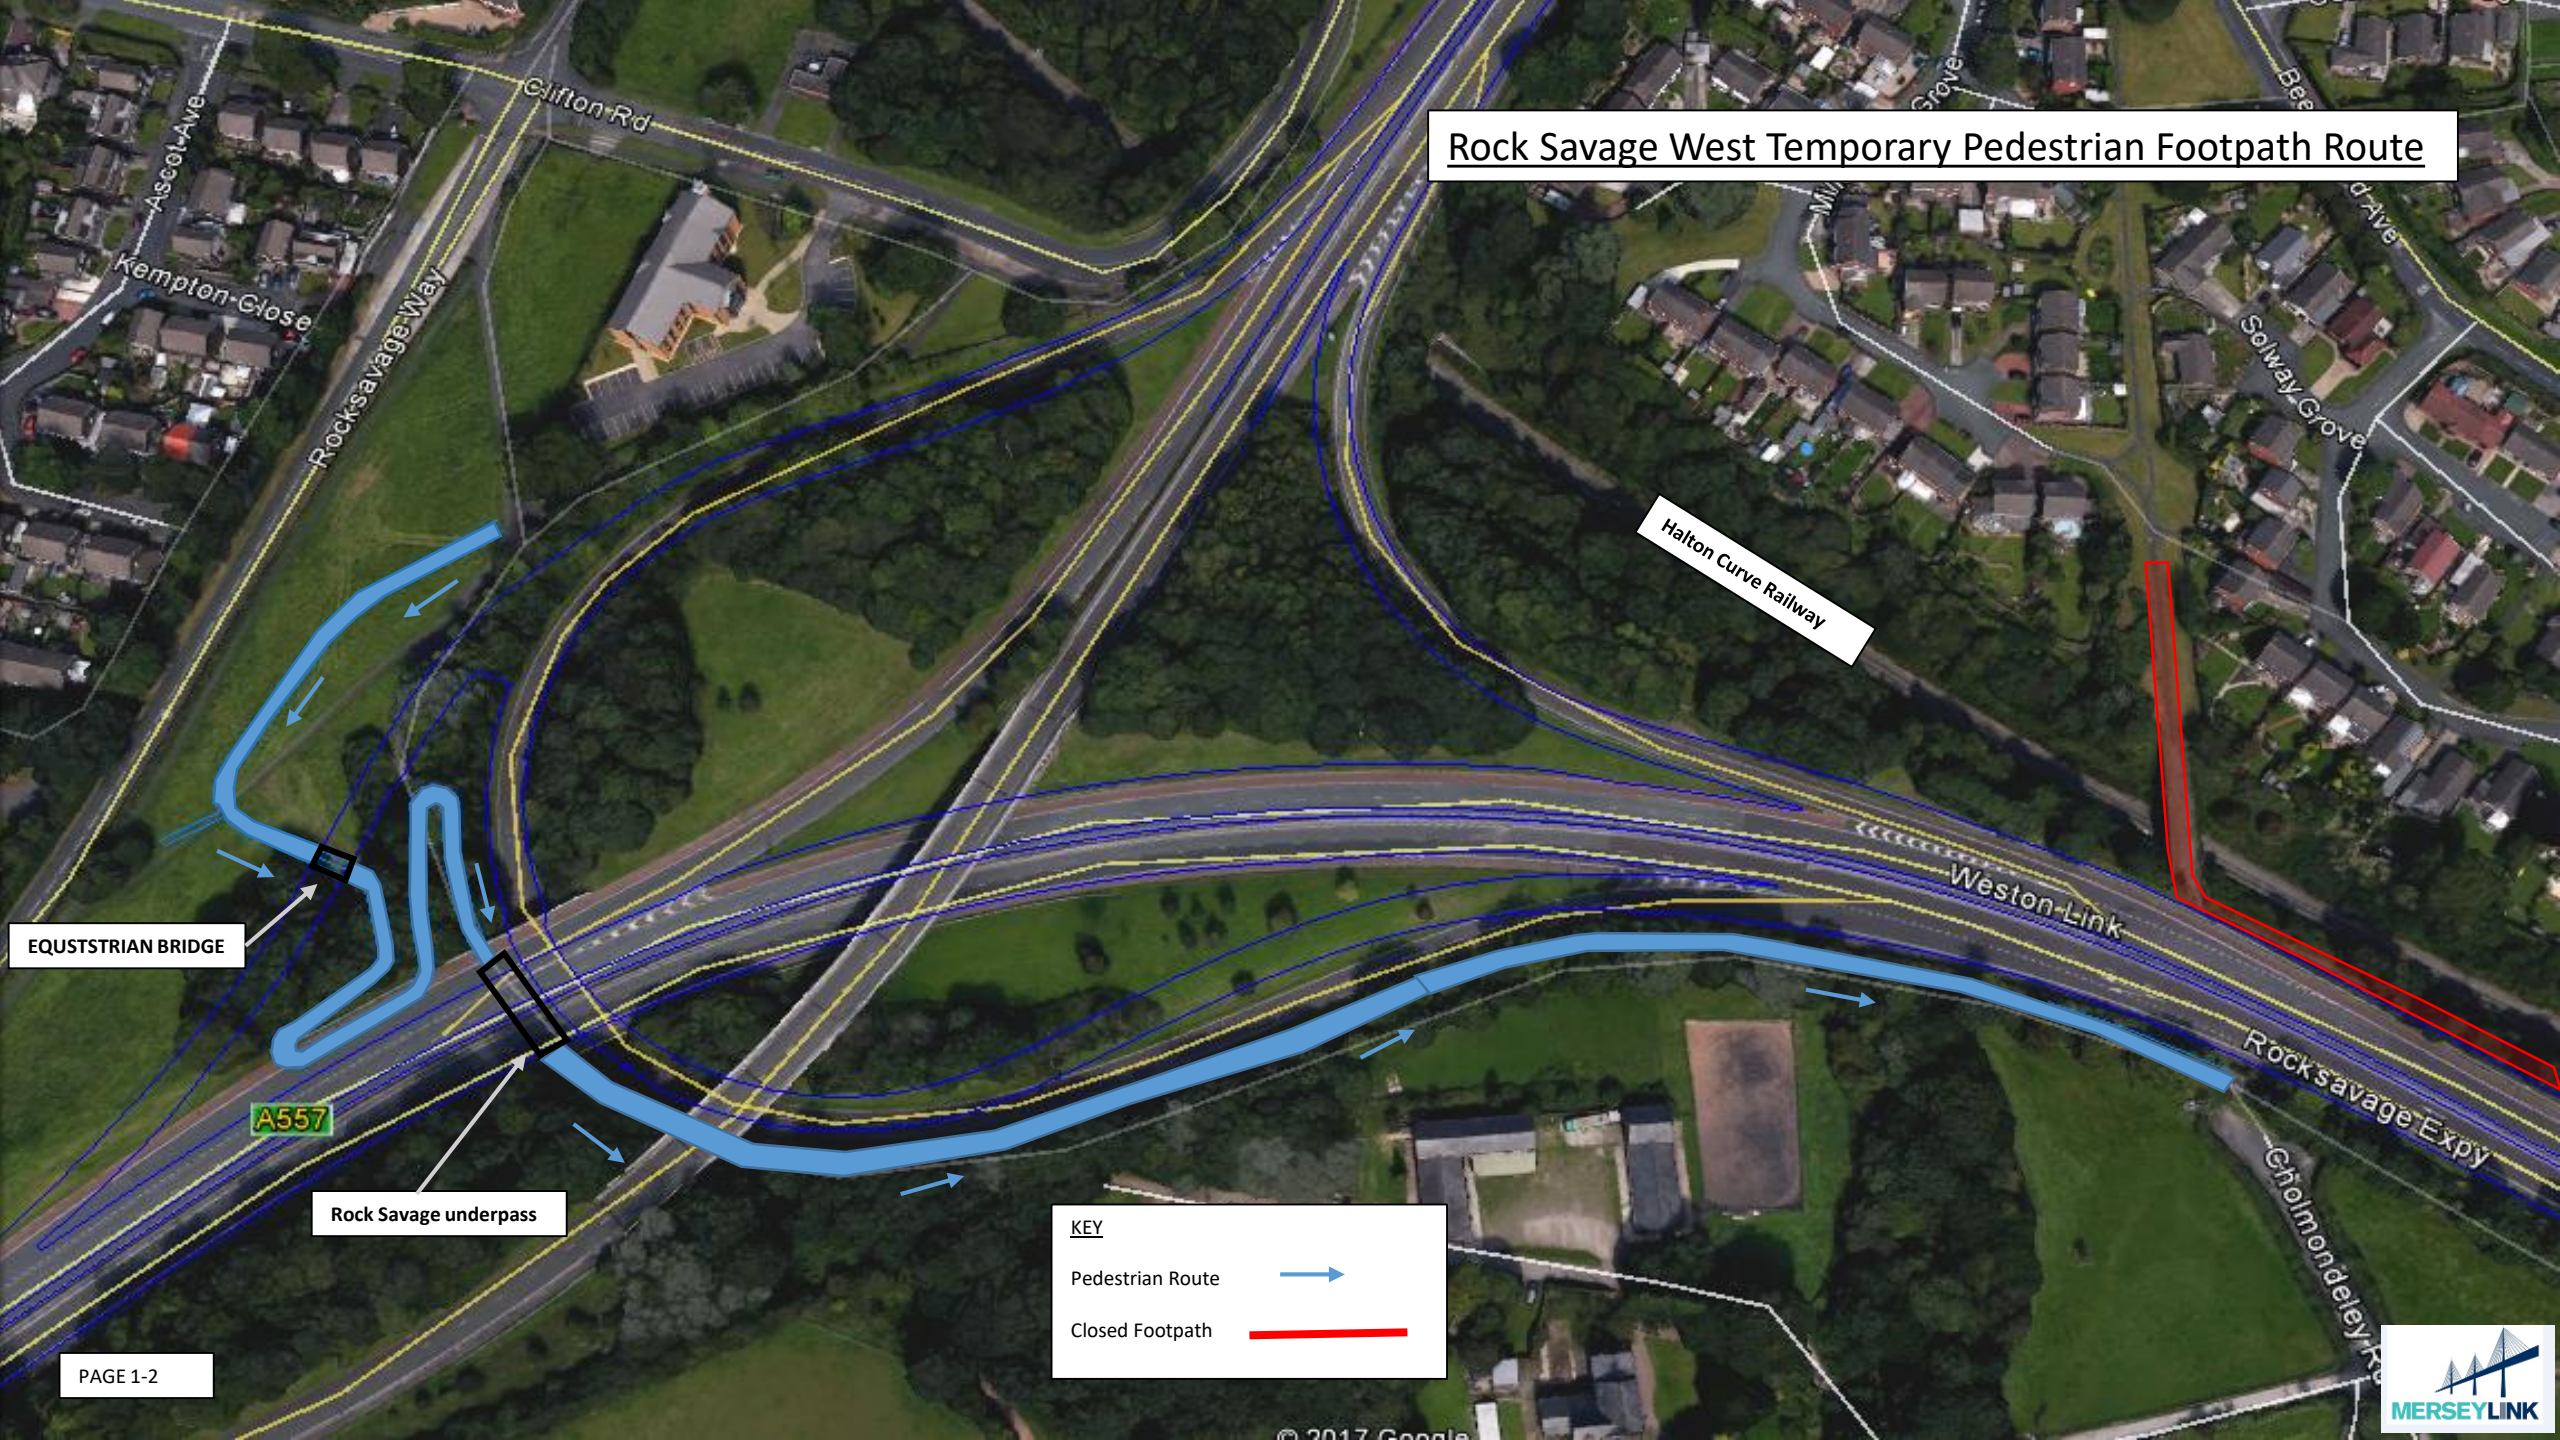

Rock Savage West Temporary Pedestrian Footpath Route

EQUSTRIAN BRIDGE

Rock Savage underpass

KEY

Pedestrian Route →

Closed Footpath —