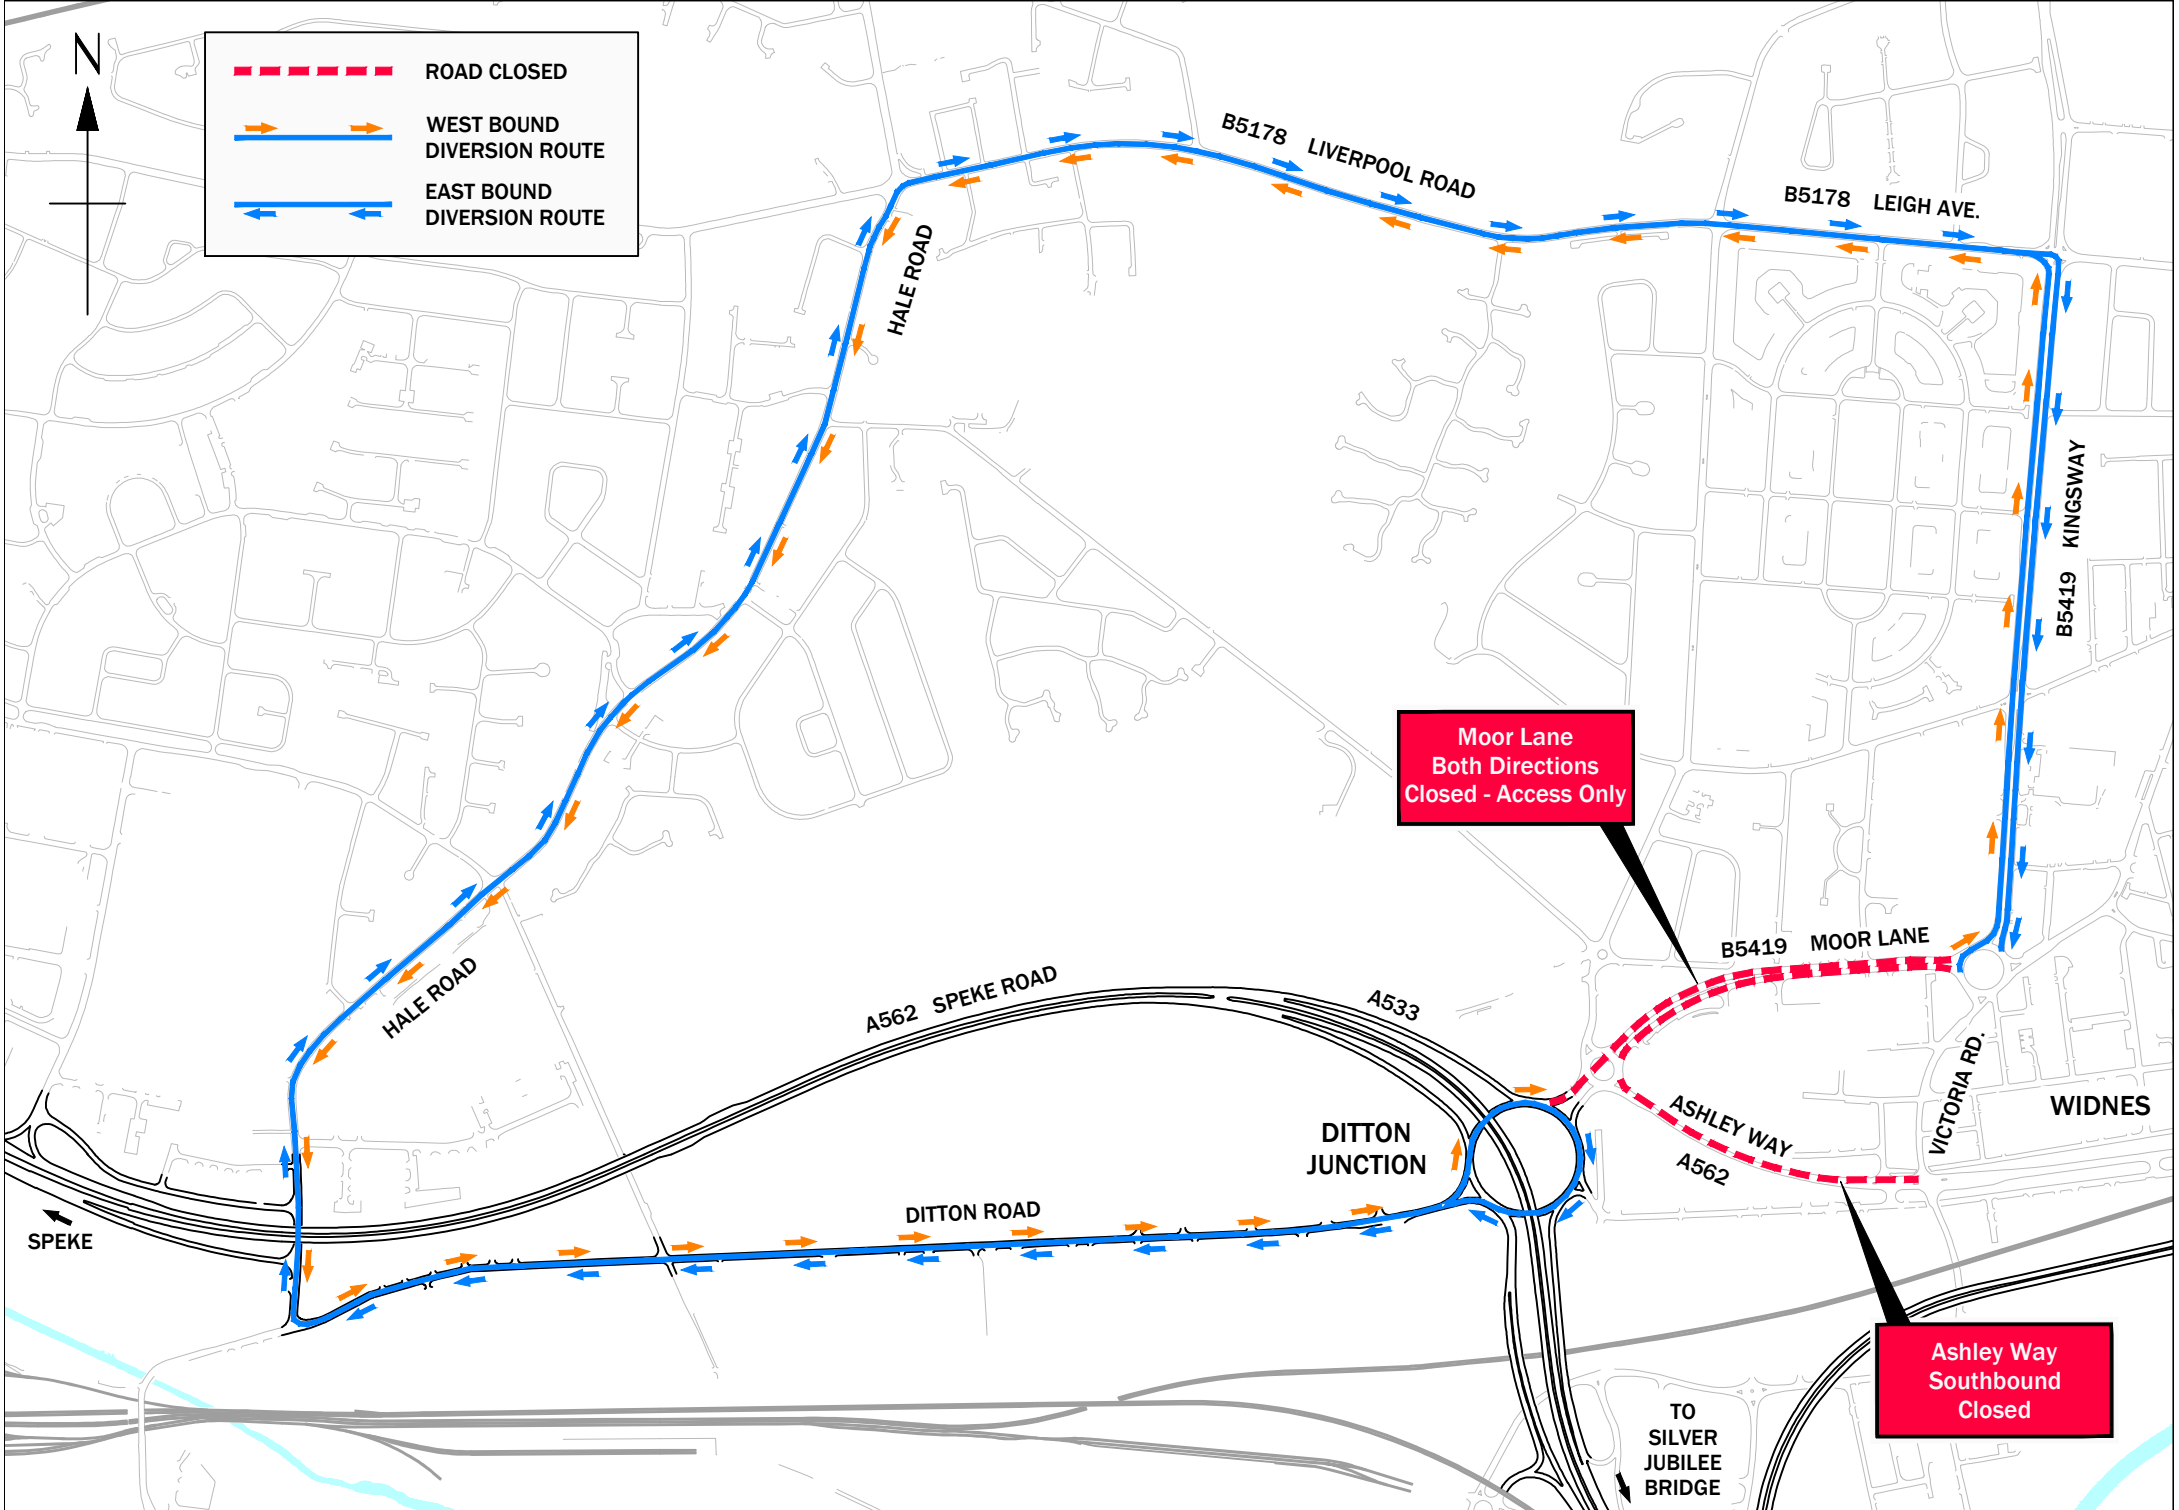

	ROAD CLOSED
	WEST BOUND DIVERSION ROUTE
	EAST BOUND DIVERSION ROUTE

Moor Lane
Both Directions
Closed - Access Only

Ashley Way
Southbound
Closed

SPEKE

WIDNES

TO
SILVER
JUBILEE
BRIDGE