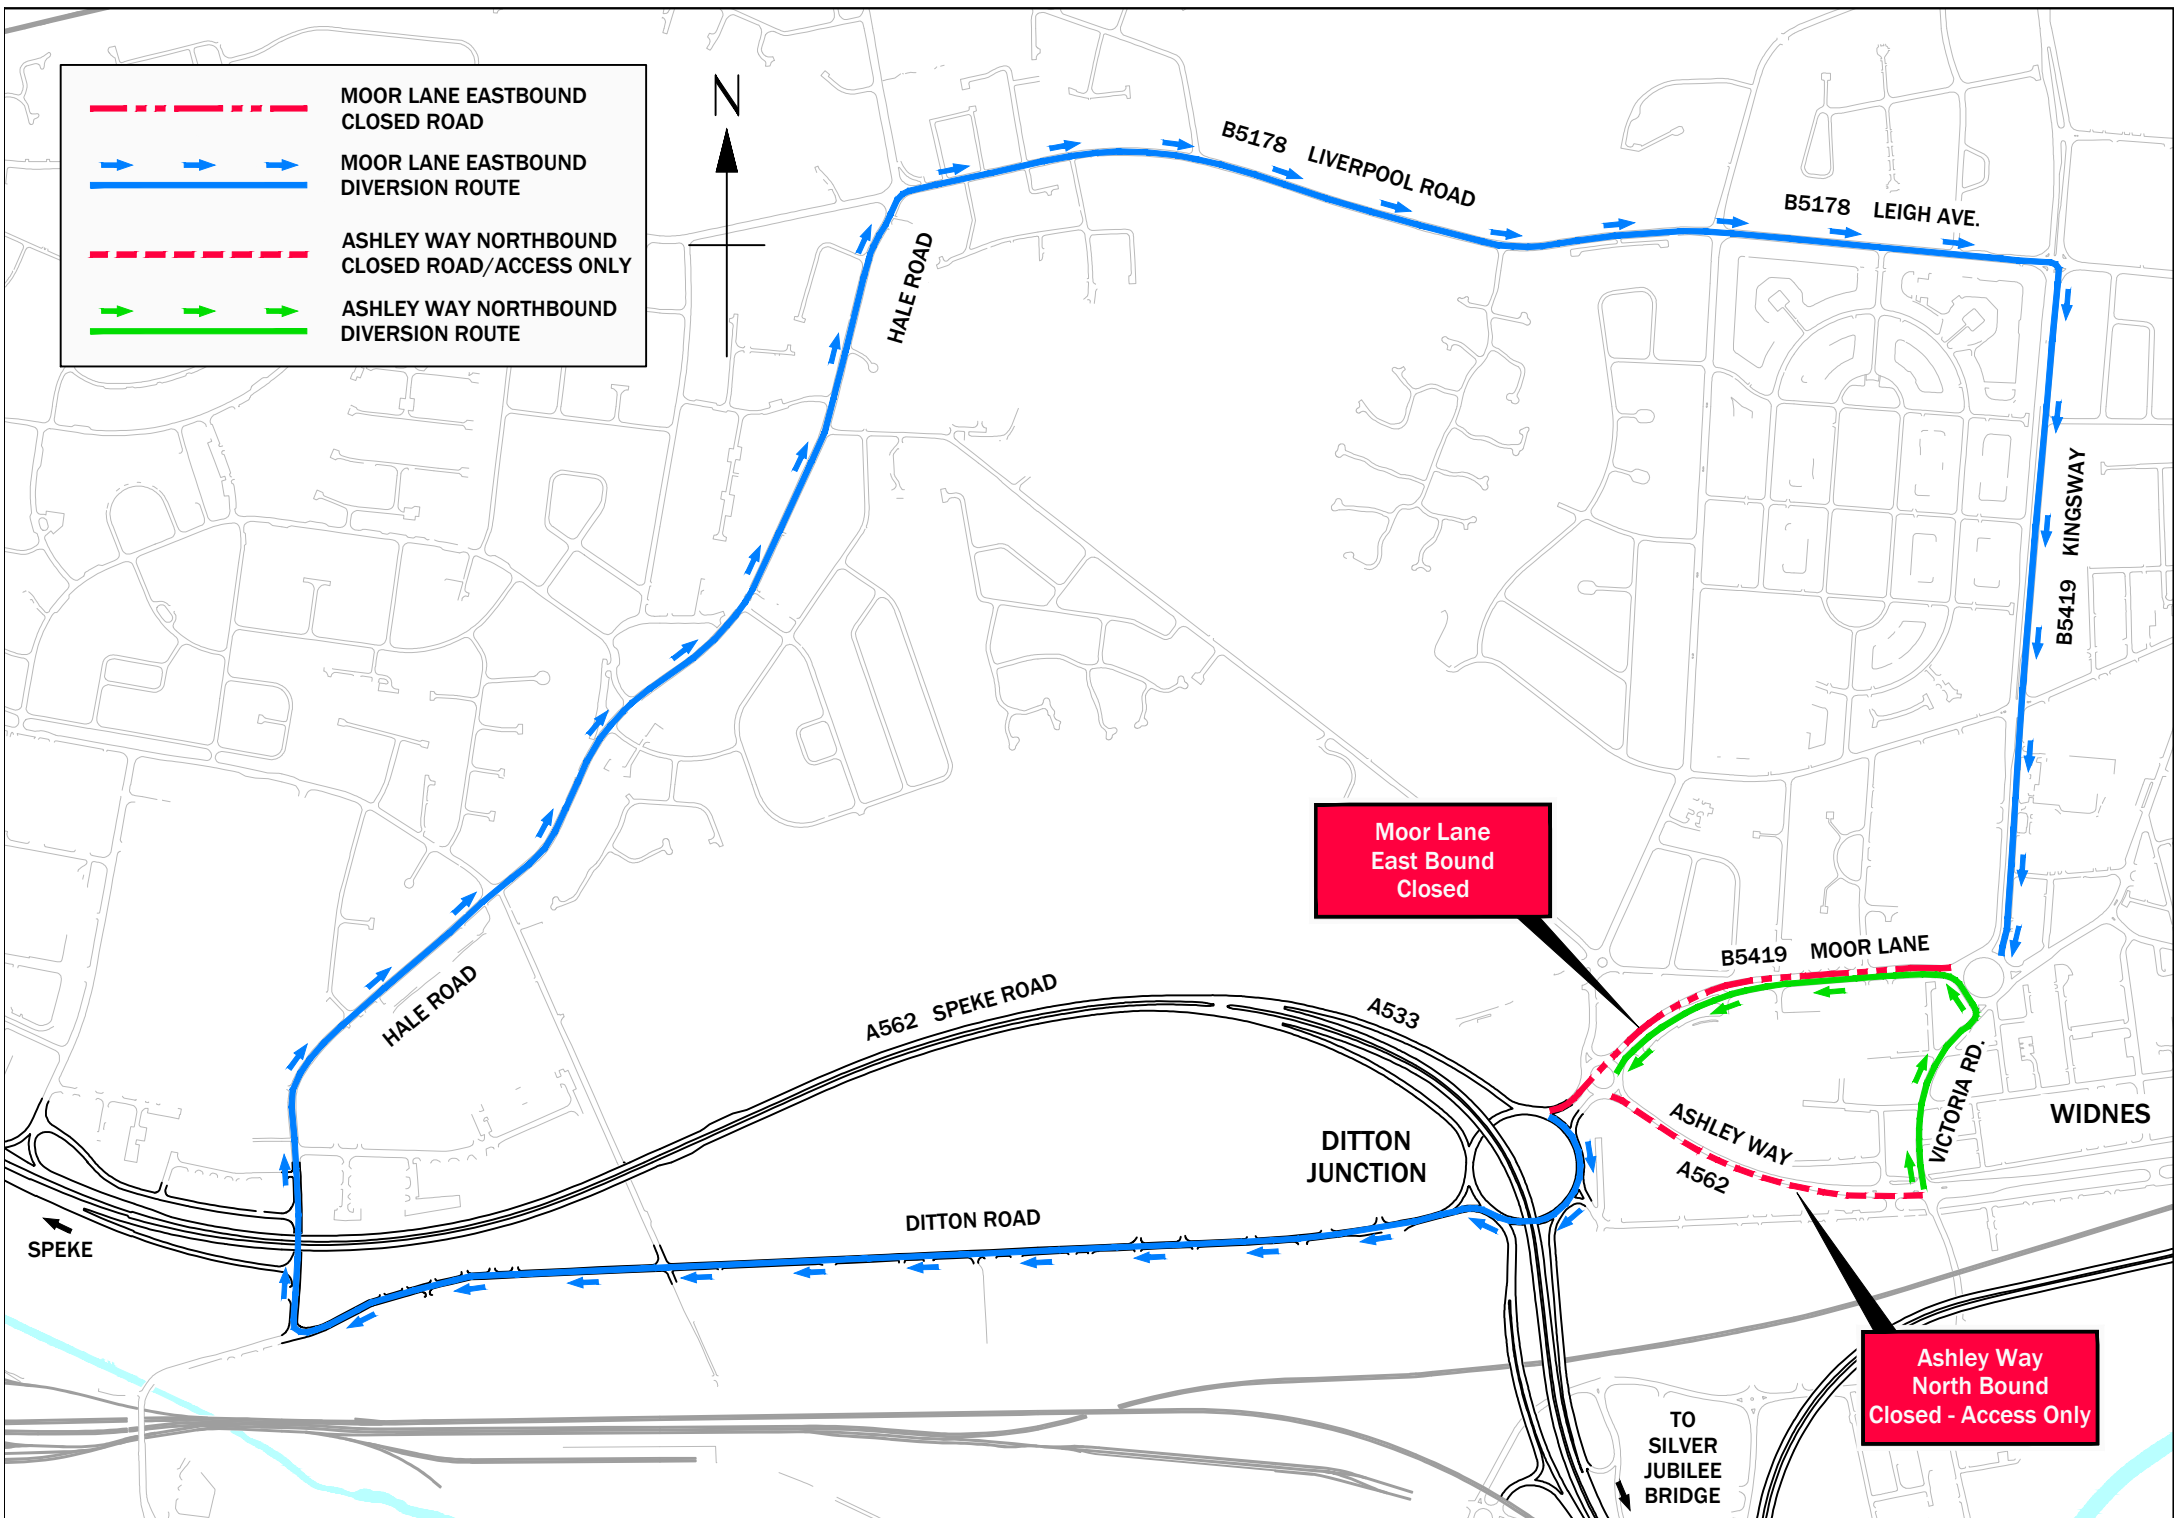

	MOOR LANE EASTBOUND CLOSED ROAD
	MOOR LANE EASTBOUND DIVERSION ROUTE
	ASHLEY WAY NORTHBOUND CLOSED ROAD/ACCESS ONLY
	ASHLEY WAY NORTHBOUND DIVERSION ROUTE

**Moor Lane
East Bound
Closed**

**Ashley Way
North Bound
Closed - Access Only**

SPEKE

WIDNES

TO
SILVER
JUBILEE
BRIDGE

B5178 LIVERPOOL ROAD

B5178 LEIGH AVE.

B5419 KINGSWAY

B5419 MOOR LANE

A562
ASHLEY WAY

VICTORIA RD.

A562 SPEKE ROAD

A533

DITTON JUNCTION

DITTON ROAD