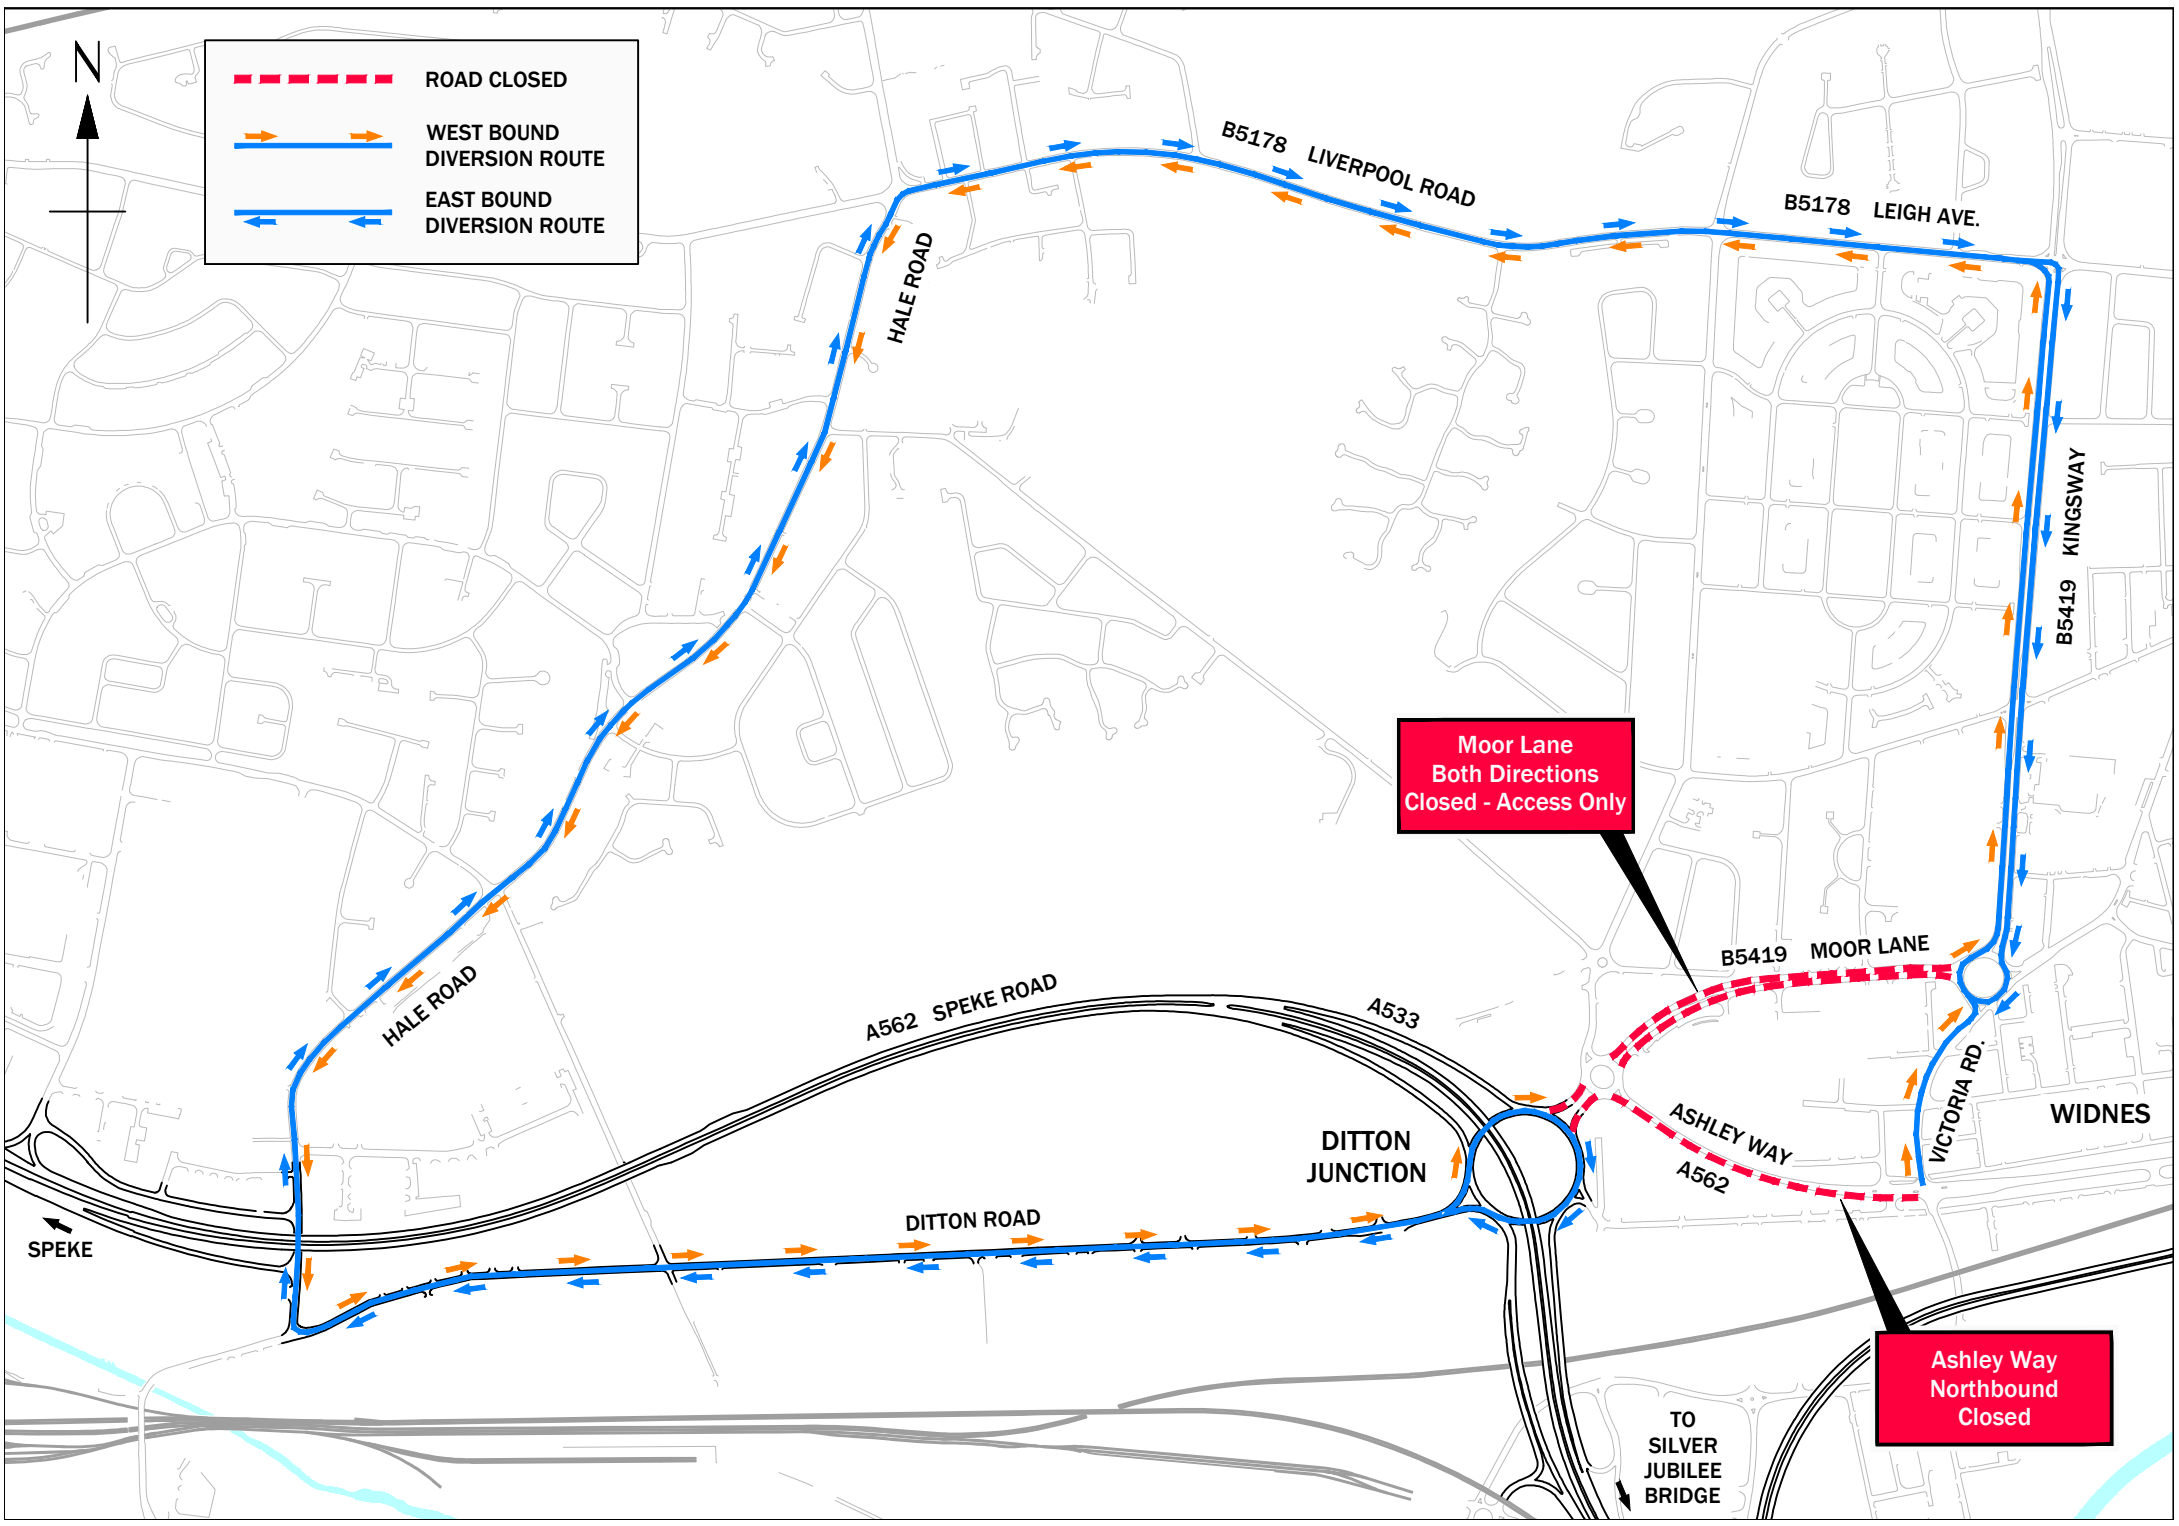

	ROAD CLOSED
	WEST BOUND DIVERSION ROUTE
	EAST BOUND DIVERSION ROUTE

Moor Lane
Both Directions
Closed - Access Only

Ashley Way
Northbound
Closed

SPEKE

WIDNES

TO
SILVER
JUBILEE
BRIDGE

ROAD CLOSED

WEST BOUND
DIVERSION ROUTE

EAST BOUND
DIVERSION ROUTE

B5178 LIVERPOOL ROAD

B5178 LEIGH AVE.

HALE ROAD

B5419 KINGSWAY

B5419 MOOR LANE

A562 SPEKE ROAD

A533

DITTON JUNCTION

DITTON ROAD

A562
ASHLEY WAY

VICTORIA RD.