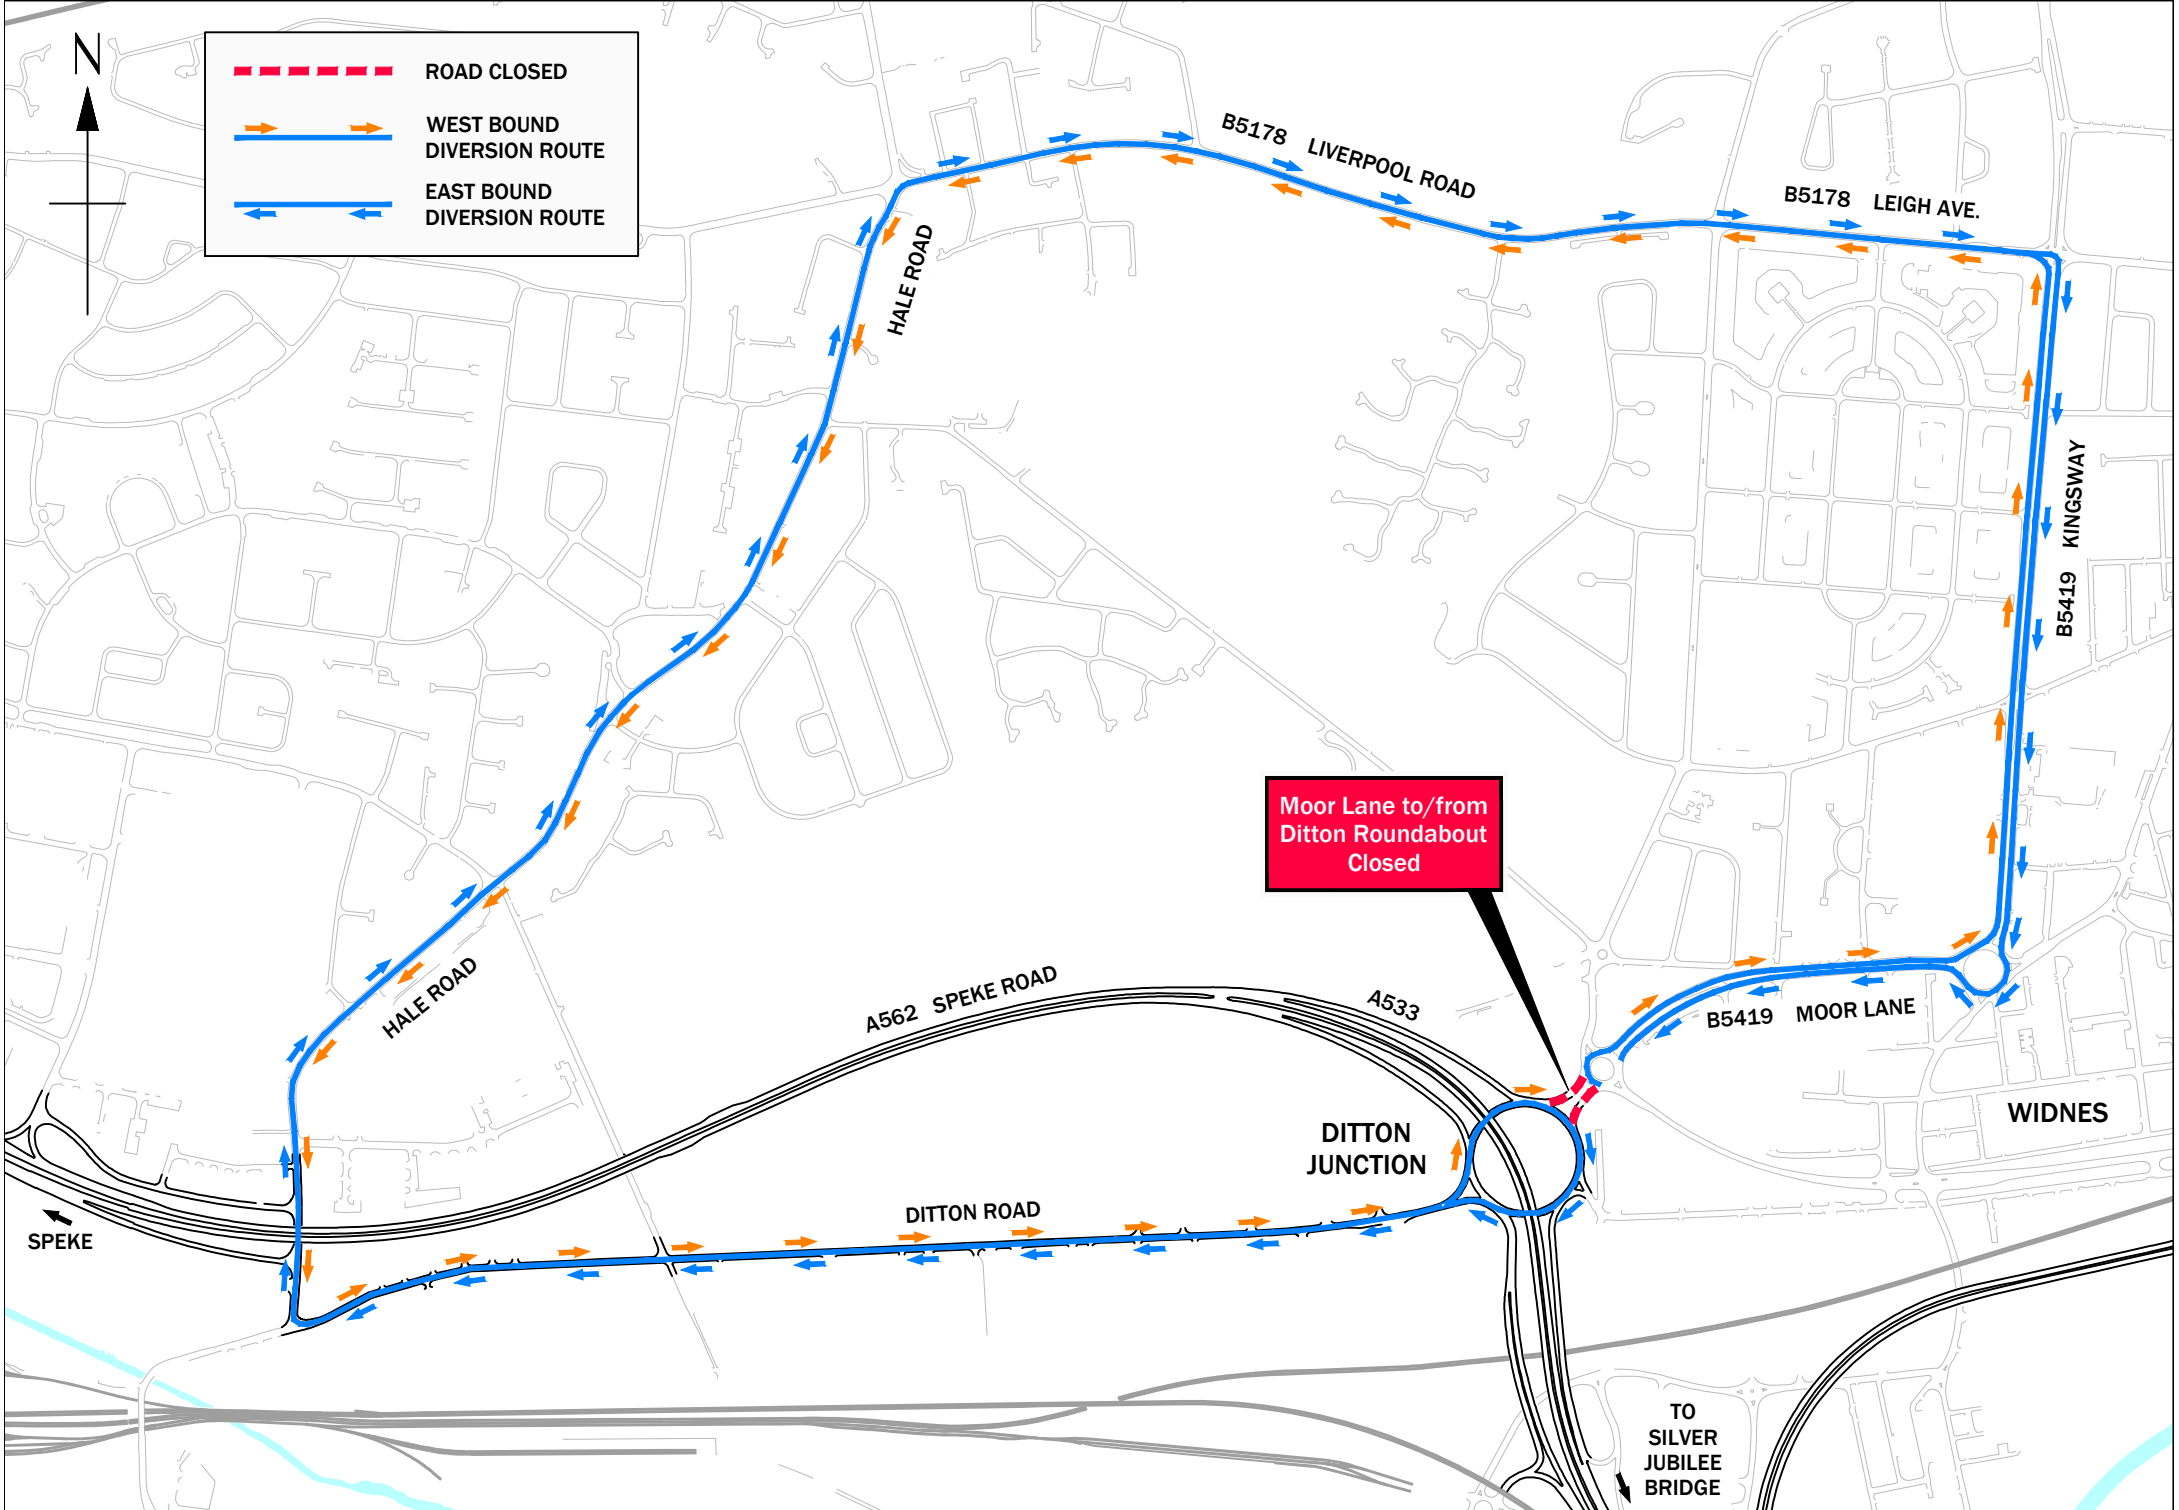

	ROAD CLOSED
	WEST BOUND DIVERSION ROUTE
	EAST BOUND DIVERSION ROUTE

Moor Lane to/from
Ditton Roundabout
Closed

SPEKE

WIDNES

TO
SILVER
JUBILEE
BRIDGE